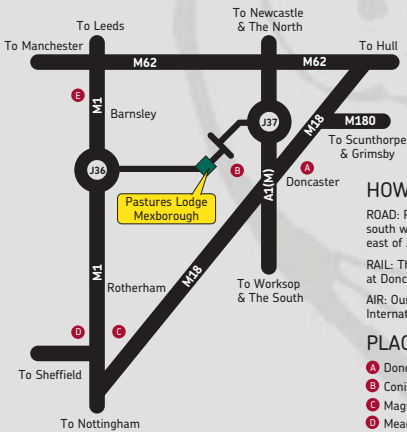

## HOW TO FIND US

**ROAD:** Pastures Lodge can be found 4.5 miles south west of J37 on the A1 or 10.5 miles east of J36 on the M1

**RAIL:** The closest mainline rail station is at Doncaster

**AIR:** Our closest airport is Robin Hood International airport at Doncaster